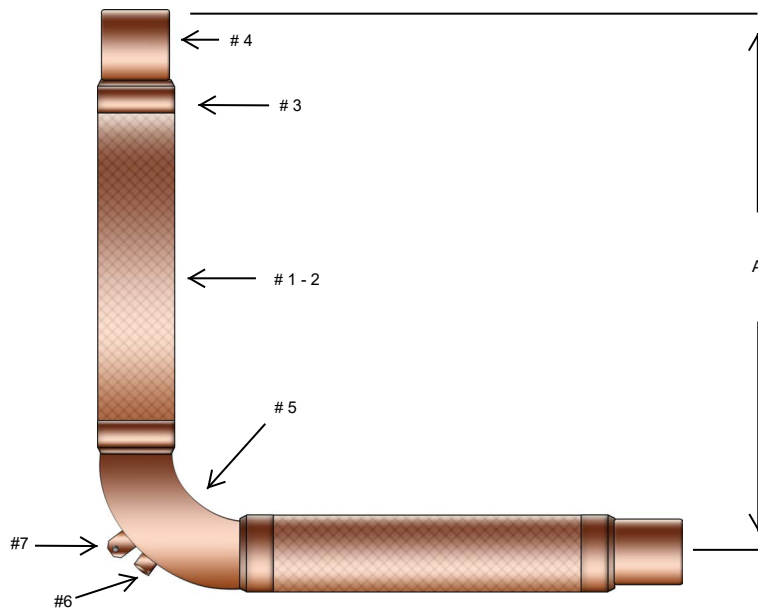

DOG LEG SWEAT 2"

MATERIALS

- #1-2 HOSE: BRONZE SERIES 1-LAYER BRONZE BRAID
- #3 BRAID BAND: BRONZE
- #4 END FITTING: COPPER FEMALE SWEAT
- #5 ELBOWS: COPPER SWEAT

#6 PORT (OPTIONAL):

#7 HANGER (OPTIONAL):

QTY	MODEL #	SIZE	"A" DIM.	WRK. PSIG	MAX TEST	@ TEMP.	LATERAL OFFSET
	TCH-SBDL050812	1/2"	12 3/4"	566	849	70°F	2"
	TCH-SBDL075812	3/4"	14 1/4"	468	701	70°F	2"
	TCH-SBDL100812	1"	15 3/4"	334	501	70°F	2"
	TCH-SBDL125812	1 1/4"	17 1/4"	306	459	70°F	2"
	TCH-SBDL150812	1 1/2"	17 3/4"	297	445	70°F	2"
	TCH-SBDL200812	2"	19"	210	315	70°F	2"
	TCH-SBDL250812	2 1/2"	22 1/4"	194	291	70°F	2"
	TCH-SBDL300812	3"	24 3/4"	166	249	70°F	2"
	TCH-SBDL400812	4"	27 1/2"	145	217	70°F	2"