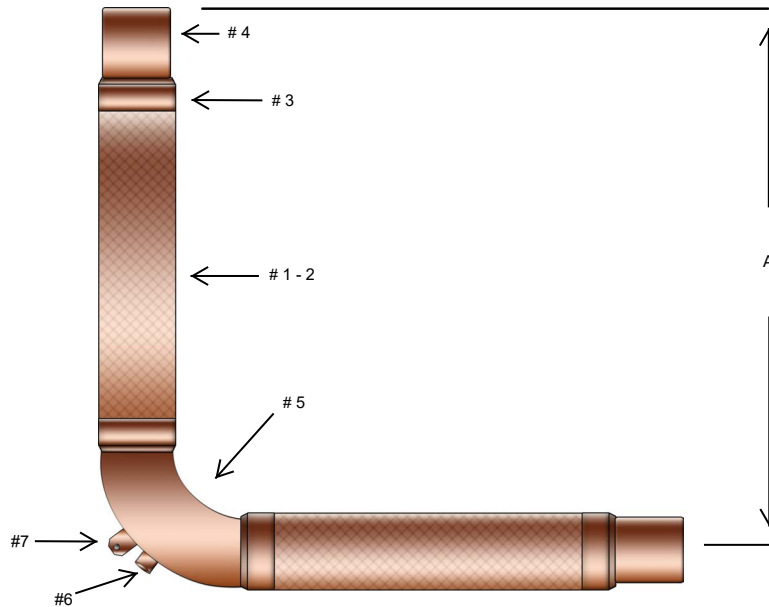

## DOG LEG SWEAT 3"

**MATERIALS**

#1-2 HOSE: BRONZE SERIES 1-LAYER BRONZE BRAID

#3 BRAID BAND: BRONZE

#4 END FITTING: COPPER FEMALE SWEAT

#5 ELBOWS: COPPER SWEAT

#6 PORT (OPTIONAL):

#7 HANGER (OPTIONAL):

QTY	MODEL #	SIZE	"A" DIM.	WRK. PSIG	MAX TEST	@ TEMP.	LATERAL OFFSET
	TCH-SBDL200813	1/2"	15"	566	849	70°F	3"
	TCH-SBDL250813	3/4"	16 3/4"	468	701	70°F	3"
	TCH-SBDL300813	1"	18 1/4"	334	501	70°F	3"
	TCH-SBDL400813	1 1/4"	19 3/4"	306	459	70°F	3"
	TCH-SBDL500813	1 1/2"	20 1/4"	297	445	70°F	3"
	TCH-SBDL600813	2"	21 3/4"	210	315	70°F	3"
	TCH-SBDL800813	2 1/2"	25 1/2"	194	291	70°F	3"
	TCH-SBDL010813	3"	28 1/4"	166	249	70°F	3"
	TCH-SBDL400813	4"	31 1/4"	145	217	70°F	3"