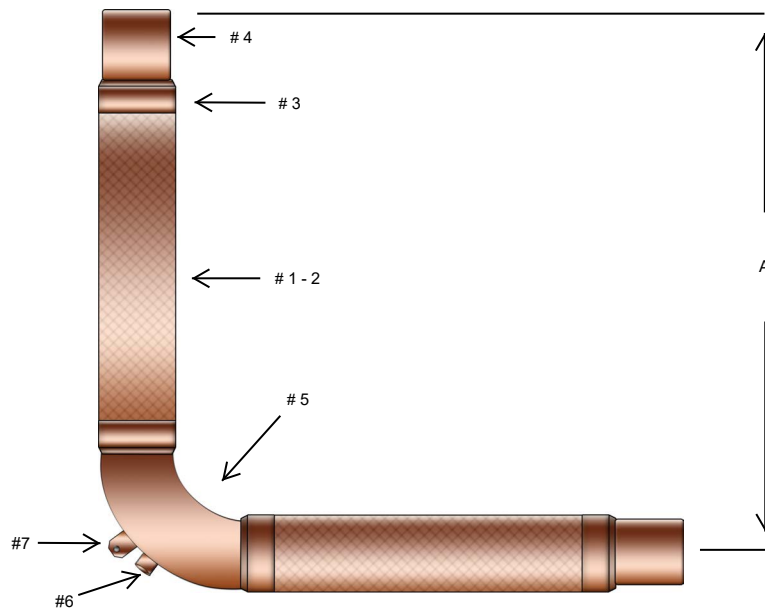

## DOG LEG SWEAT 4"

**MATERIALS**

- #1-2 HOSE: BRONZE SERIES 1-LAYER BRONZE BRAID
- #3 BRAID BAND: BRONZE
- #4 END FITTING: COPPER FEMALE SWEAT
- #5 ELBOWS: COPPER SWEAT

#6 PORT (OPTIONAL): #7 HANGER (OPTIONAL):

QTY	MODEL #	SIZE	"A" DIM.	WRK. PSIG	MAX TEST	@ TEMP.	LATERAL OFFSET
	TCH-SBDL050814	1/2"	17"	566	849	70°F	4"
	TCH-SBDL075814	3/4"	18 3/4"	468	701	70°F	4"
	TCH-SBDL100814	1"	20 1/4"	334	501	70°F	4"
	TCH-SBDL125814	1 1/4"	22"	306	459	70°F	4"
	TCH-SBDL150814	1 1/2"	22 1/2"	297	445	70°F	4"
	TCH-SBDL200814	2"	24"	210	315	70°F	4"
	TCH-SBDL250814	2 1/2"	28 1/4"	194	291	70°F	4"
	TCH-SBDL300814	3"	31 1/2"	166	249	70°F	4"
	TCH-SBDL400814	4"	34 3/4"	145	217	70°F	4"