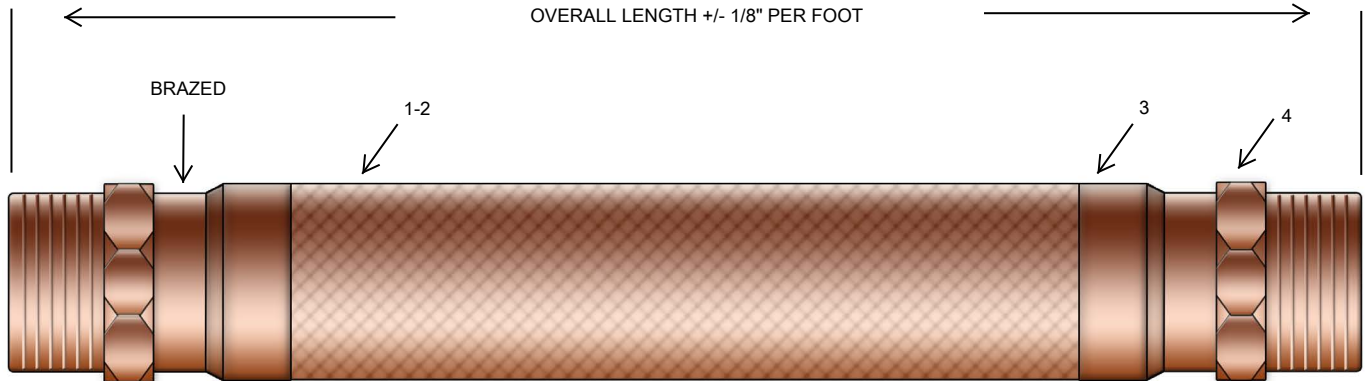

### TCHB - CH 3/4" OFFSET

#### MATERIALS

#1-2 HOSE & BRAID: BRONZE HOSE WITH 1-LAYER OF BRONZE BRAID

#3 BRAID COLLAR: BRONZE

#4 END FITTING: COPPER HEX MALE NPT

QTY	MODEL NUMBER	SIZE	OVERALL LENGTH	WRK. PSIG	@ TEMP.	MAX TEST	LATERAL OFFSET	WT. LBS.
	TCHB-025-CH	1/4"	8"	934	70° F	1401	3/4"	1
	TCHB-038-CH	3/8"	8 1/2"	704	70° F	1056	3/4"	1
	TCHB-050-CH	1/2"	9 1/2"	566	70° F	849	3/4"	1
	TCHB-075-CH	3/4"	9 1/2"	468	70° F	701	3/4"	1
	TCHB-100-CH	1"	11"	334	70° F	501	3/4"	1
	TCHB-125-CH	1 1/4"	13"	306	70° F	459	3/4"	2
	TCHB-150-CH	1 1/2"	13 1/2"	297	70° F	445	3/4"	3
	TCHB-200-CH	2"	16"	210	70° F	315	3/4"	4
	TCHB-250-CH	2 1/2"	16"	194	70° F	291	3/4"	5
	TCHB-300-CH	3"	16"	166	70° F	249	3/4"	8
	TCHB-400-CH	4"	16"	145	70° F	217	3/4"	13