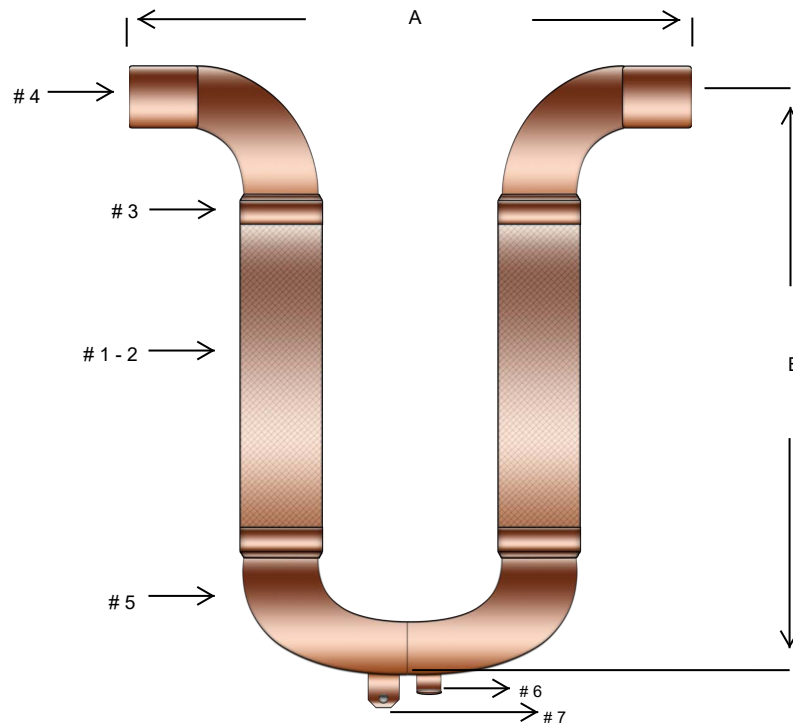

U LOOP SWEAT END 3"

MATERIALS

- #1-2 HOSE & BRAID: BRONZE HOSE WITH 1-LAYER OF BRONZE BRAID
- #3 BRAID BAND: BRONZE
- #4 END FITTING: COPPER FEMALE SWEAT
- #5 ELBOWS: COPPER SWEAT

- #6 PORT (OPTIONAL):
- #7 HANGER (OPTIONAL):

QTY	MODEL #	SIZE	"A" DIM.	"B" DIM.	WRK. PSIG	MAX TEST	@ TEMP.	LATERAL OFFSET	WT. LBS.
	BL050813	1/2"	9 3/4"	15 1/4"	566	849	70°F	3"	2.5
	BL075813	3/4"	10 3/4"	16 3/4"	468	701	70°F	3"	2.5
	BL100813	1"	11 3/4"	18 3/4"	334	501	70°F	3"	3
	BL125813	1 1/4"	12 3/4"	20 1/4"	306	459	70°F	3"	4
	BL150813	1 1/2"	13 1/2"	21 1/4"	297	445	70°F	3"	4.5
	BL200813	2"	15 1/4"	23 1/4"	210	315	70°F	3"	12
	BL250813	2 1/2"	16 3/4"	26 3/4"	194	291	70°F	3"	18
	BL300813	3"	18 1/4"	30"	166	249	70°F	3"	24
	BL400813	4"	21 1/2"	34 1/2"	145	217	70°F	3"	31