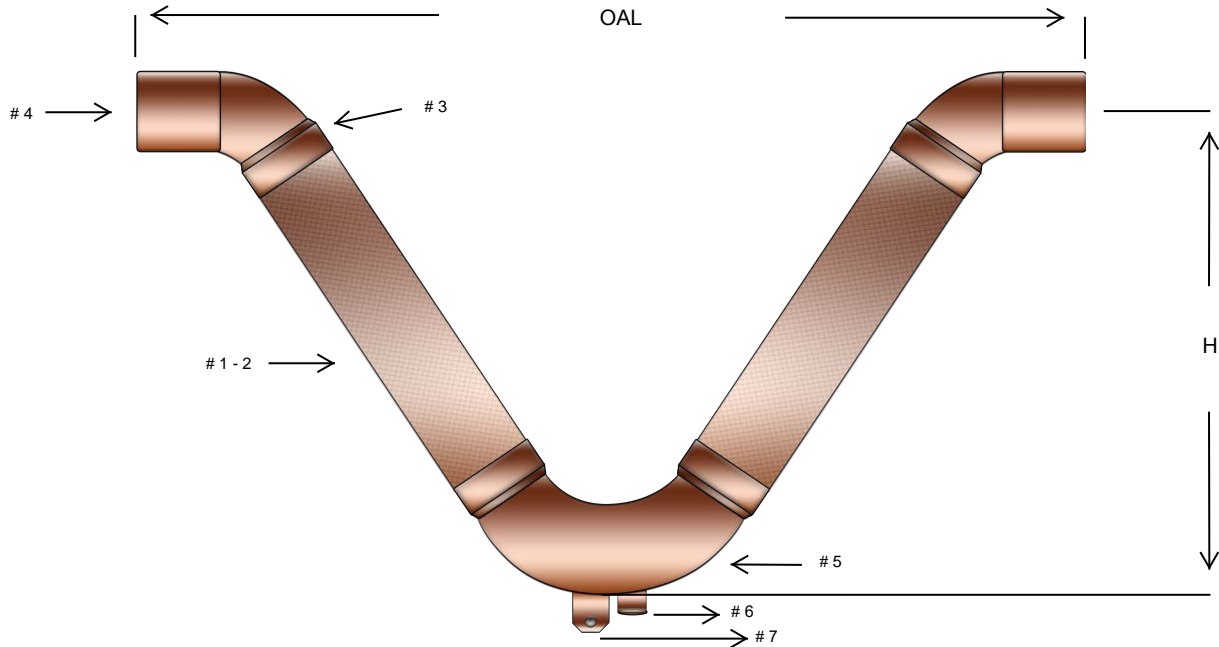

V90 SWEAT 2"

MATERIALS

- #1-2 HOSE & BRAID: BRONZE HOSE WITH 1-LAYER OF BRONZE BRAID
- #3 BRAID COLLAR: BRONZE
- #4 END FITTING: COPPER FEMALE SWEAT
- #5 ELBOWS: COPPER SWEAT 90 AND 45 DEGREE ELBOWS

#6 PORT (OPTIONAL):

#7 HANGER (OPTIONAL):

QTY	MODEL NUMBER	SIZE	OAL DIM.	"H" DIM.	WRK. PSIG	MAX TEST	MOTION X,Y,Z	WT. LBS.
	BV050812	1/2"	19"	9"	566	849	2"	2
	BV075812	3/4"	21 1/2"	10"	468	701	2"	4
	BV100812	1"	24 1/2"	11"	334	501	2"	5
	BV125812	1 1/4"	26 1/2"	12 1/4"	306	459	2"	7
	BV150812	1 1/2"	27 3/4"	12 1/2"	297	445	2"	9
	BV200812	2"	30 3/4"	13 3/4"	210	315	2"	15
	BV250812	2 1/2"	35"	15 3/4"	194	291	2"	20
	BV300812	3"	39 1/4"	17 3/4"	166	249	2"	25
	BV400812	4"	45 1/4"	20 1/4"	145	217	2"	40