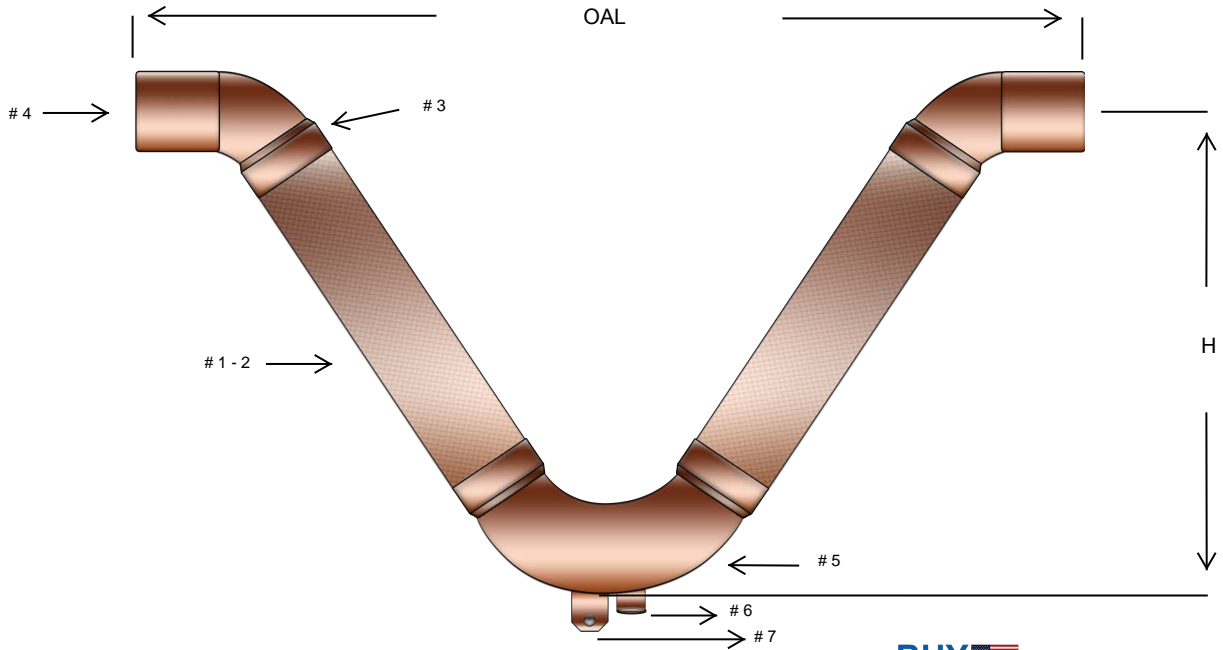

V90 SWEAT 4"

MATERIALS

- #1-2 HOSE & BRAID: BRONZE HOSE WITH 1-LAYER OF BRONZE BRAID
- #3 BRAID COLLAR: BRONZE
- #4 END FITTING: COPPER FEMALE SWEAT
- #5 ELBOWS: COPPER SWEAT 90 AND 45 DEGREE ELBOWS

#6 PORT (OPTIONAL):

#7 HANGER (OPTIONAL):

QTY	MODEL NUMBER	SIZE	OAL DIM.	"H" DIM.	WRK. PSIG	MAX TEST	MOTION X,Y,Z	WT. LBS.
	BV050814	1/2"	25"	12"	566	849	4"	2
	BV075814	3/4"	28"	13"	468	701	4"	4
	BV100814	1"	30 1/2"	14 1/4"	334	501	4"	5
	BV125814	1 1/4"	33 1/4"	15 1/2"	306	459	4"	7
	BV150814	1 1/2"	34 1/2"	16"	297	445	4"	9
	BV200814	2"	37 3/4"	17 1/4"	210	315	4"	15
	BV250814	2 1/2"	43 1/2"	20"	194	291	4"	20
	BV300814	3"	48 3/4"	22 1/2"	166	249	4"	25
	BV400814	4"	55 1/2"	25 1/2"	145	217	4"	40